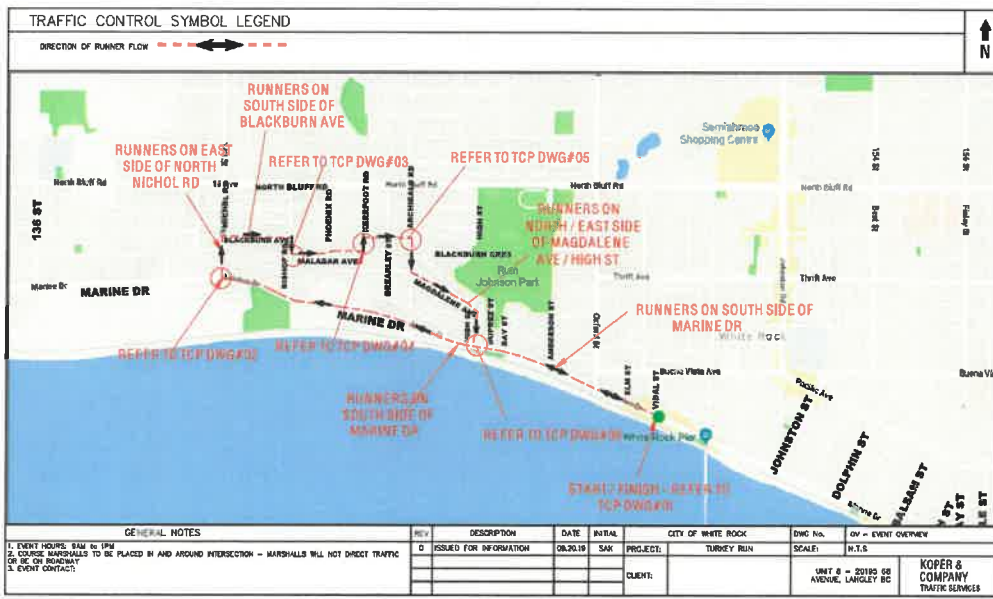

NOTICE OF EVENTS AND TRAFFIC CHANGES

Dear Resident/Business Owner,

Please be advised of the following traffic changes to accommodate the celebration of the Great Turkey Run / Walk on Sunday, October 6, 2019. We invite you to take part in the event along the waterfront. For more information, please visit playgroundfundraiser.whiterockrotary.org

Start at Memorial Park (besides Museum), walk West along White Rock Beach Promenade to Bayview Park (turnaround point) and back to Memorial Park

5km Run/Walk

The 5km Run/Walk begins assembling at 9am and will begin at 10am. Traffic will be held at start of race while runners exiting Memorial Park and heading West onto Marine Drive. We will open the roadway as soon as it is safe to do so after all runners/walkers. Please note the following changes between **10am and 12pm on October 6, 2019**:

- **Map 1. Traffic Stoppage Only - Vidal Street and Pier Head Parking Lot**
- **Runners/Walkers on South side of Marine Drive**
- **Map 2. Intermittent Stoppage Only - Marine Drive at Nichol Road**
- **Runners/Walkers on East side of Nichol Road between Marine Drive and Blackburn Avenue**
- **Runners/Walkers on Southside of Blackburn Avenue between Nichol Road and Bishop Road**
- **Map 3. Intermittent Stoppage Only - Bishop Road between Blackburn Avenue and Malabar Avenue**
- **Runners/Walkers on Malabar Avenue between Bishop Road and Kerrfoot Road**
- **Map 4. Intermittent Stoppage Only - Kerrfoot Road between Malabar Avenue and Blackburn Avenue**
- **Runners/Walkers on Blackburn Avenue between Kerrfoot Road and Archibald Road**
- **Map 5. Intermittent Stoppage Only - Archibald Road between Blackburn Avenue and Magdalen Avenue**
- **Runners/Walkers on North/East side of Magdalen Avenue between Archibald Road and High Street**
- **Runners/Walkers on High Street between Magdalen Avenue and Marine Drive**
- **Map 6. Intermittent Stoppage Only - Marine Drive between High Street and Memorial Park**