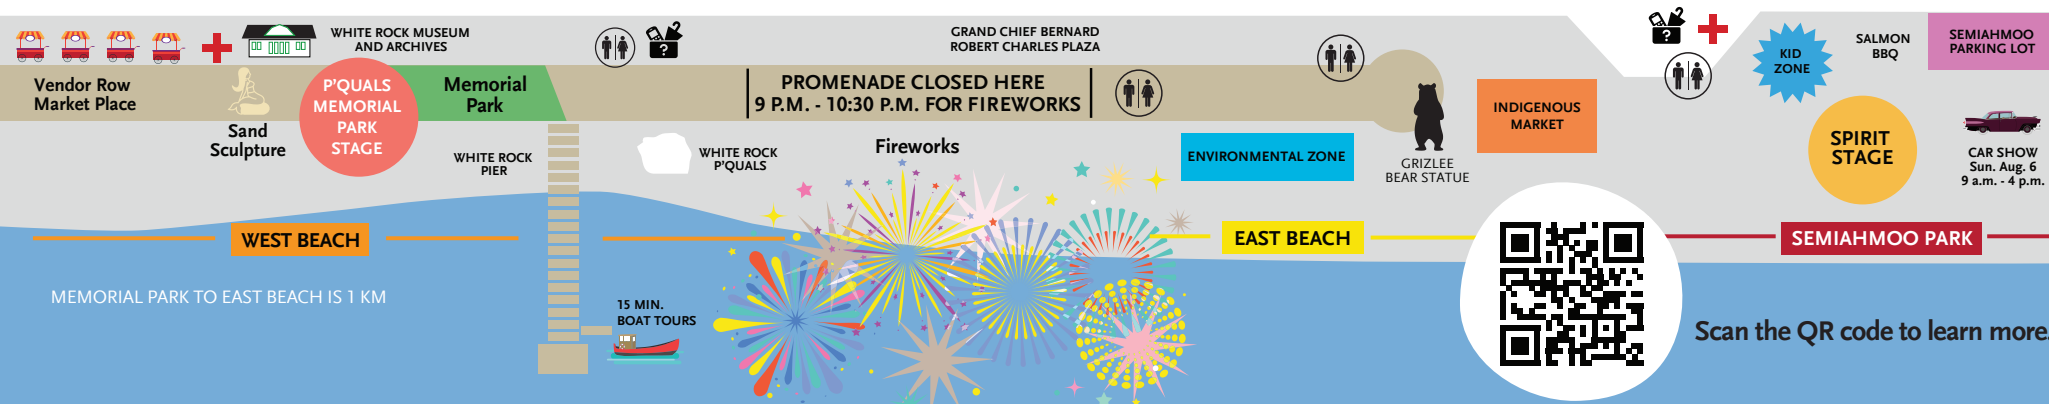

2023 SCHEDULE OF EVENTS

SPIRIT STAGE	
SATURDAY, AUG. 5	
11:30 a.m.	Opening Ceremony with Chief Chappell and Mayor Knight
12:00 p.m.	Semiahmoo First Nation: Kwel Eng Sen Kids Dance
1:00 p.m.	Heidi McCurdy
2:00 p.m.	Ginalina
3:00 p.m.	Blue Sparks Blues Band
4:30 p.m.	Lawless
6:00 p.m.	Take it to the Limit (Live Eagles Tribute Band)
SUNDAY, AUG. 6	
12:00 p.m.	Semiahmoo First Nation: Kwel Eng Sen Kids Dance
1:00 p.m.	M'Girl Indigenous Harmony Singers
2:00 p.m.	Famous Players
3:00 p.m.	Bargain Shoppers Club
4:00 p.m.	Uncle Strut
5:00 p.m.	Earia
6:00 p.m.	Daniel Wesley

SATURDAY & SUNDAY ACTIVITIES	
SEMAIHMUO PARK	
Enjoy activities and exhibits, including:	
<ul style="list-style-type: none"> • Traditional Salmon BBQ (<i>until quantities last</i>) • Semiahmoo Indigenous Cultural Exhibit • KID ZONE 12 p.m. to 4 p.m. Mini Golf, Balloons Twisters, Princesses, Crafts, Bubbles, Black Pearl Pirate Ship Bouncy, Face Painting, and more! 	
INDIGENOUS MARKET 12 p.m. to 6 p.m.	
MEMORIAL PARK	
Enjoy activities and exhibits, including:	
<ul style="list-style-type: none"> • Mermaid Sand Sculpture • Ride the Robotic Surfer • Climb the 25-foot Tiki Island Climbing Wall (<i>Saturday only</i>) • Snap a Selfie with the Roving Mermaids 	
WATERFRONT BOAT TOUR 11 a.m. to 5 p.m. Walk to the end of the pier and take a water tour. Tours are 15 minutes. \$25 per person, 12 seats per boat.	
EAST BEACH	
PILATES ON THE BEACH 8 a.m. to 9 a.m.	
ENVIRONMENTAL ZONE 11 a.m. to 5 p.m.	
<ul style="list-style-type: none"> • Build-a-Whale Exhibit and Environmental Vendor booths • Guided Semiahmoo Bay Shoreline Walks: Saturday at 1:30 p.m., 2 p.m., and 3 p.m. 	

MARINE DRIVE

MARINE DRIVE

MEMORIAL PARK TO EAST BEACH IS 1 KM

15 MIN. BOAT TOURS

Scan the QR code to learn more.